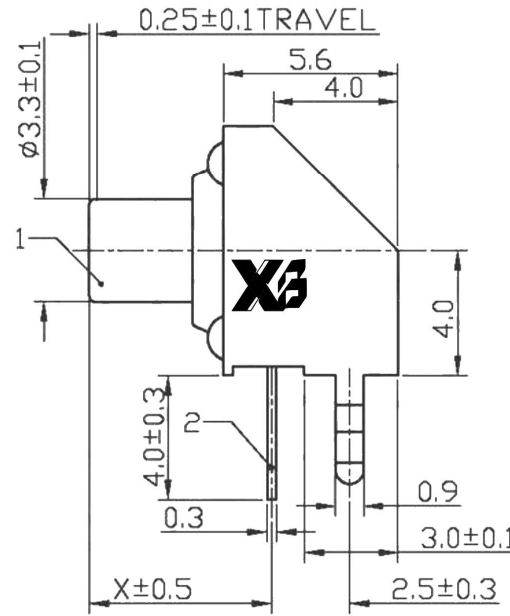

ROHS

MODEL NO	L	X
TC-0401	5.0	3.85
TC-0402	9.0	7.85
TC-0404	7.0	5.85

东莞市溪榜电子有限公司
DONG GUAN XI BANG ELECTRONICS CO.,LTD

TITLE : TACT SWITCH
MODEL : TC-0401 □ TC-0402 □ TC-0404 □ (W227)

UNIT : MM	DWN.	DATE	TOLERANCE	ANGLE TOL
SCALE : 4 : 1	CHK'D	DATE	<=1.5mm±0.1	±2°
VBRSION	01	APPD.	> 1.5mm±0.2	

NO.	PART NAME	MATERIAL	QTY.	FINISHING
7	DUST TAPE	PET	1	YELLOW
6	WASHER	RUBBER	1	CLEAR
5	CASE	NYLON	1	BLACK
4	CONTACT	SUS	1	Ag CLAD
3	COVER	IRON STRIP	1	Ni PLATED
2	TERMINAL	BRASS STRIP	2	Ag PLATED
1	KNOB	PBT	1	BLACK