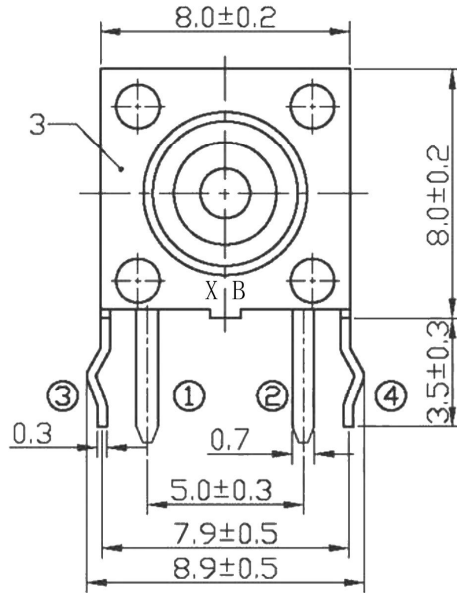

ROHS

MODEL NO	L	X
TC-0401	5.0	3.85
TC-0402	9.0	7.85
TC-0404	7.0	5.85

东莞市溪榜电子有限公司
DONG GUAN XI BANG ELECTRONICS CO.,LTD

TITLE : TACT SWITCH
MODEL : TC-0401 □ TC-0402 □ TC-0404 □ (W227)

UNIT : MM	DWN.	DATE	TOLERANCE	ANGLE TOL
SCALE : 4 : 1	CHK'D	DATE	<=1.5mm±0.1	±2°
VBRSION	01	APPD.	> 1.5mm±0.2	

NO.	PART NAME	MATERIAL	QTY.	FINISHING
7	DUST TAPE	PET	1	YELLOW
6	WASHER	RUBBER	1	CLEAR
5	CASE	NYLON	1	BLACK
4	CONTACT	SUS	1	Ag CLAD
3	COVER	IRON STRIP	1	Ni PLATED
2	TERMINAL	BRASS STRIP	2	Ag PLATED
1	KNOB	PBT	1	BLACK