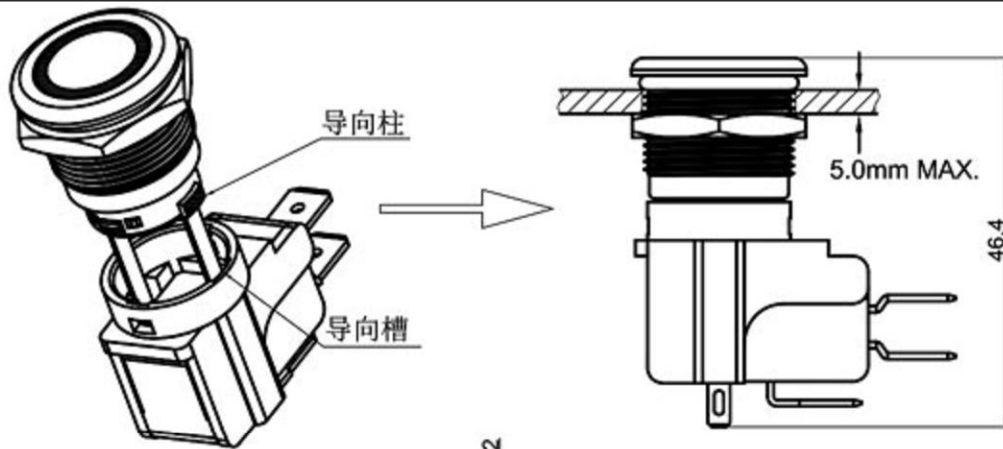

装配步骤

固定部件

MATERIAL:
 Actuator: SUS ;
 Top Base: SUS;
 Buttom Base:PA66+GF ;
 Terminal: Brass,Silver plated ;
 Nut: Brass, Ni plated .

The material contained in this drawing is the property of XiBang. Any use other than that specifically authorized by XiBang is prohibited. The above drawing IS subjected to change for improvement without prior notice.

装配步骤:

1. 将固定部件装配到面板上, 用螺母进行固定.
2. 将功能部件导向柱与固定部件导向槽对应后进行装配.
3. 装配后产品总高度如图所示.

功能部件

LED Specifications

LED 类型	双向LED灯珠 (交直流通用)			U3	Y2	R2	灯发光颜色 X Emitted color X	最小	一般	最大	额定 电流 (mA)
寿命	40000小时 (参考值)			G3	Y2	R2	X	一般	最大	额定 电流 (mA)	
额定电压	AC/DC12V	AC/DC24V	AC/DC110V	Y2	Y2	R2					
额定电压	AC/DC36V	AC/DC48V	AC/DC220V	R2	R2	R2	最小	一般	最大	额定 电流 (mA)	
额定电流	约15mA		约3mA				顺向电压(V)				
降压方式	采用3V灯, 需内置电阻										