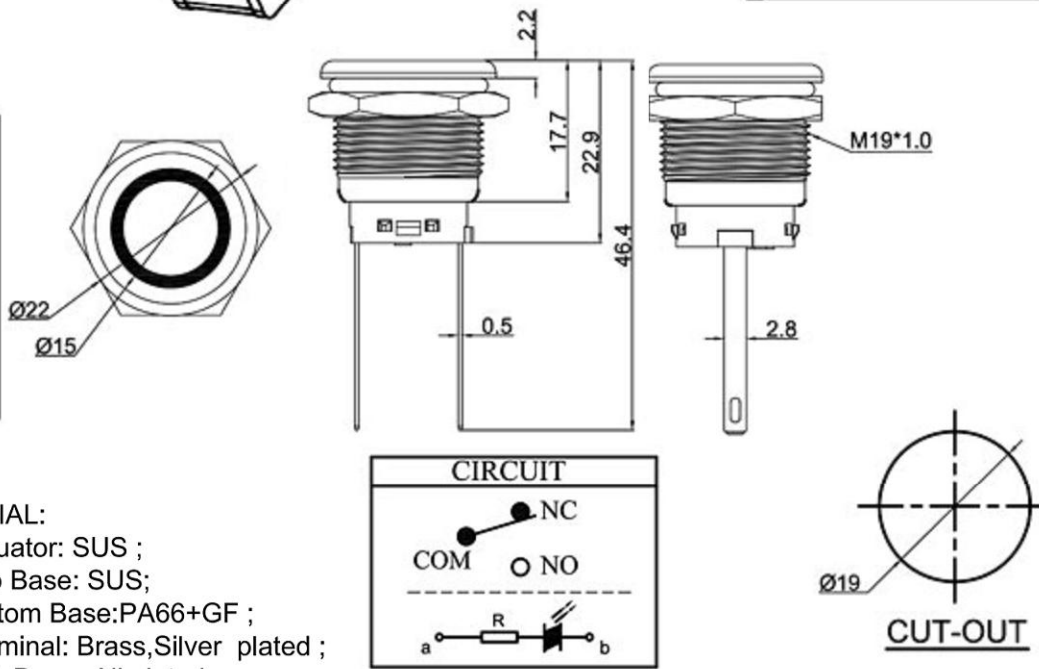

装配步骤

固定部件

MATERIAL:
 Actuator: SUS ;
 Top Base: SUS;
 Buttom Base:PA66+GF ;
 Terminal: Brass,Silver plated ;
 Nut: Brass, Ni plated .

The material contained in this drawing is the property of XiBang. Any use other than that specifically authorized by XiBang is prohibited. The above drawing IS subjected to change for improvement without prior notice.

装配步骤:

1. 将固定部件装配到面板上, 用螺母进行固定.
2. 将功能部件导向柱与固定部件导向槽对应后进行装配.
3. 装配后产品总高度如图所示.

功能部件

LED Specifications

LED 类型	双向LED灯珠 (交直流通用)			U3	Y2	R2	灯发光颜色 X Emitted color X	最小	一般	最大	额定 电流 (mA)
寿命	40000小时 (参考值)			G3	Y2	R2	X	一般	最大	额定 电流 (mA)	
额定电压	AC/DC12V	AC/DC24V	AC/DC110V	Y2	Y2	R2					
额定电压	AC/DC36V	AC/DC48V	AC/DC220V	R2	R2	R2	最小	一般	最大	额定 电流 (mA)	
额定电流	约15mA		约3mA				顺向电压(V)				
降压方式	采用3V灯, 需内置电阻										

ROHS

产品规格:
 SPECIFICATIONS
 Rating: 16A 250VAC ;16A125VAC ;
 Degree of protection:IP65;
 Contact Resistance: 50mΩ Max. ;
 Dielectric Strength:1500VAC For 1 minute ;
 Total Travel: 3.5±0.5mm ;
 Operating Force:35±100gf;
 Mechanical Life:50,000 cycles ;
 Load Life:10,000 cycles ;
 Operating Temperature:-20°C~ 70°C;
 Function:Momentary

TOLERANCE

<=1.5mm±0.1

> 1.5mm±0.2

>=10mm±0.3

ANGLE

±2°

NO.	PART NAME	MATERIAL	QTY.	FINISHING
7	SPRING	STEEL WIRE	1	NATURE
6	STEEL BALL	STEEL	1	NATURE
5	BOARD	PHENOLIC RESIN	1	NATURE
4	CONTACT CLIP	PBS STRIP	2	Ag PLATED
3	FRAME	IRON STRIP	1	Ni PLATED
2	TERMINAL	BRASS STRIP	8	Ag PLATED
1	KNOB	POM	1	BLACK