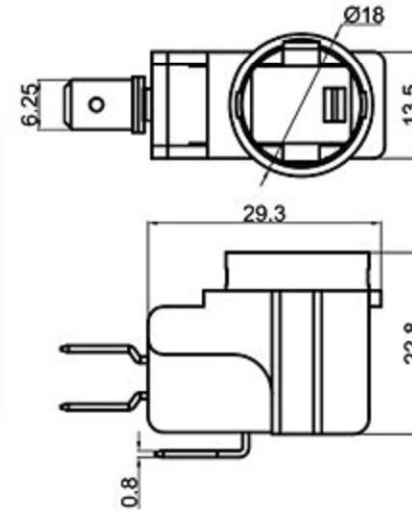

装配步骤

固定部件

MATERIAL:
 Actuator: SUS ;
 Top Base: SUS;
 Buttom Base:PA66+GF ;
 Terminal: Brass,Silver plated ;
 Nut: Brass, Ni plated .

The material contained in this drawing is the property of XiBang. Any use other than that specifically authorized by XiBang is prohibited. The above drawing IS subjected to change for improvement without prior notice.

装配步骤:

1. 将固定部件装配到面板上, 用螺母进行固定.
2. 将功能部件导向柱与固定部件导向槽对应后进行装配.
3. 装配后产品总高度如图所示.

功能部件

LED Specifications

LED 类型	双向LED灯珠 (交直流通用)			U3	Y2	R2	灯发光颜色 X Emitted color X	最小	一般	最大	额定 电流 (mA)
寿命	40000小时 (参考值)			G3	Y2	R2	X	一般	最大	额定 电流 (mA)	
额定电压	AC/DC12V	AC/DC24V	AC/DC110V	Y2	Y2	R2					
额定电压	AC/DC36V	AC/DC48V	AC/DC220V	R2	R2	R2	最小	一般	最大	额定 电流 (mA)	
额定电流	约15mA		约3mA				顺向电压(V)				
降压方式	采用3V灯, 需内置电阻										

ROHS

产品规格:
 SPECIFICATIONS
 Rating: 16A 250VAC ;16A125VAC ;
 Degree of protection:IP65;
 Contact Resistance: 50mΩ Max. ;
 Dielectric Strength:1500VAC For 1 minute ;
 Total Travel: 3.5±0.5mm ;
 Operating Force:35±100gf;
 Mechanical Life:50,000 cycles ;
 Load Life:10,000 cycles ;
 Operating Temperature:-20°C~ 70°C;
 Function:Momentary

TOLERANCE

<=1.5mm±0.1

> 1.5mm±0.2

>=10mm±0.3

ANGLE

±2°

NO.	PART NAME	MATERIAL	QTY.	FINISHING
7	SPRING	STEEL WIRE	1	NATURE
6	STEEL BALL	STEEL	1	NATURE
5	BOARD	PHENOLIC RESIN	1	NATURE
4	CONTACT CLIP	PBS STRIP	2	Ag PLATED
3	FRAME	IRON STRIP	1	Ni PLATED
2	TERMINAL	BRASS STRIP	8	Ag PLATED
1	KNOB	POM	1	BLACK