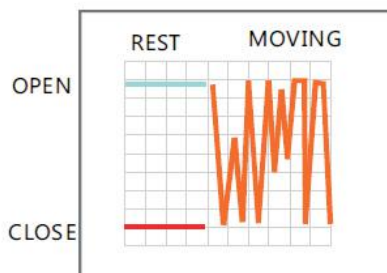

■ 产品特性 Features

1. XB-SW-3827 是滚珠型倾斜感应开关。

XB-SW-3827 is Ball type tilt vibration sensitive switch.

2. 产品倾斜 0-35 度处于断开 OFF 状态，当产品向任一方向倾斜且超过 45 ± 10 度时，开关会处于通路 ON 状态。

When the product tilt to 0-35 is in OFF-state, as the products tilt to any direction and exceed 45 ± 10 degrees, switch stay in a disconnect ON-state.

3. 本规格产品是完全密封式封装，可防水、防尘。

Product completely airtight, waterproof, dustproof.

4. 开关材质 ROHS 环保，完全替代水银开关。

Material compliant with ROHS directive, replace the mercury switch.

5. 开关信号简单、电路线路设计简单、价格经济。

Simple for switch signals and circuit, and economic price.

触发波形图