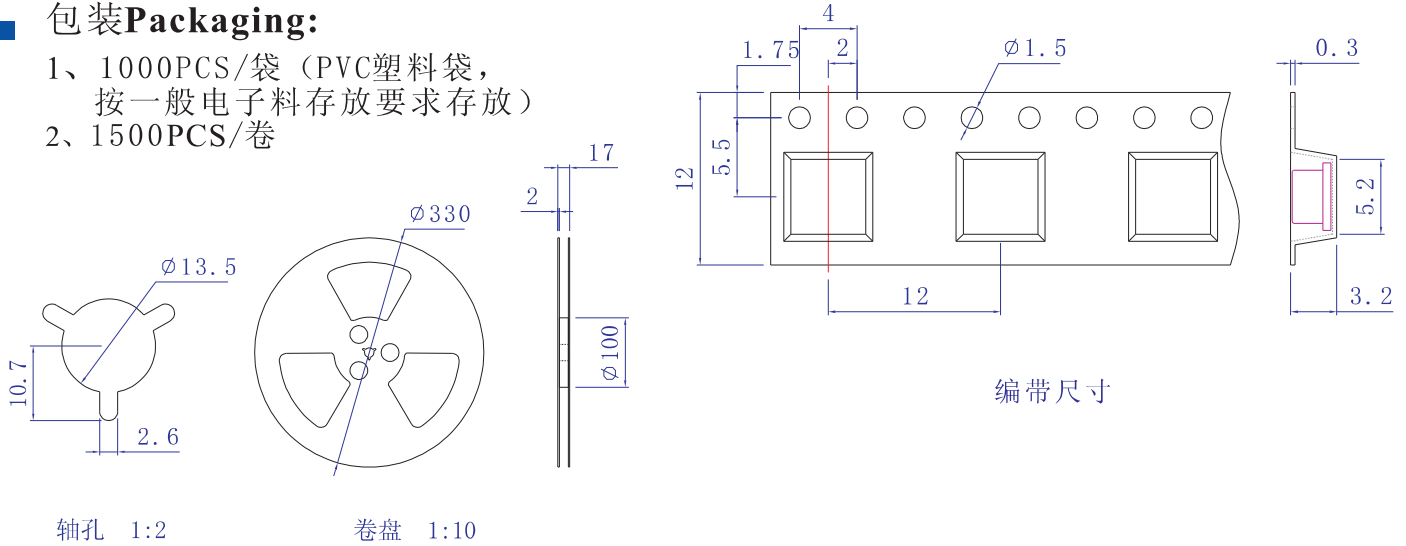

产品规格书 Product Details specification

产品名称 Title	File No.	Version	Date	Page
XB-SW-3827-45TD 倾斜开关	XB-SW-3D-147	2023-B2	2023.02.09	5/6

■ 包装 Packaging:

1. 1000PCS/袋 (PVC塑料袋, 按一般电子料存放要求存放)
2. 1500PCS/卷

管制要点

项目	温度范围(°C)	维持时间(秒)	温度斜率 (°C/秒)
预热区	50-140	60-80	< 3
恒温区	140-190	60-120	< 1
回流区	217以上	40-60	< 2
峰值温度	240-250°C		
冷却区	降温斜率 < 3°C/秒		
链速	70-85 cm/min		

地址：广东省东莞市黄江合路工业区

Add: Huangjianghe Road Industrial Zone, Dongguan City, Guangdong Province

TEL: 0769-82055138 82056828
http://www.alpsr.cn www.alpsr.com

Fax: 0769-83663452
E-mail: XB@ALPSR.CN