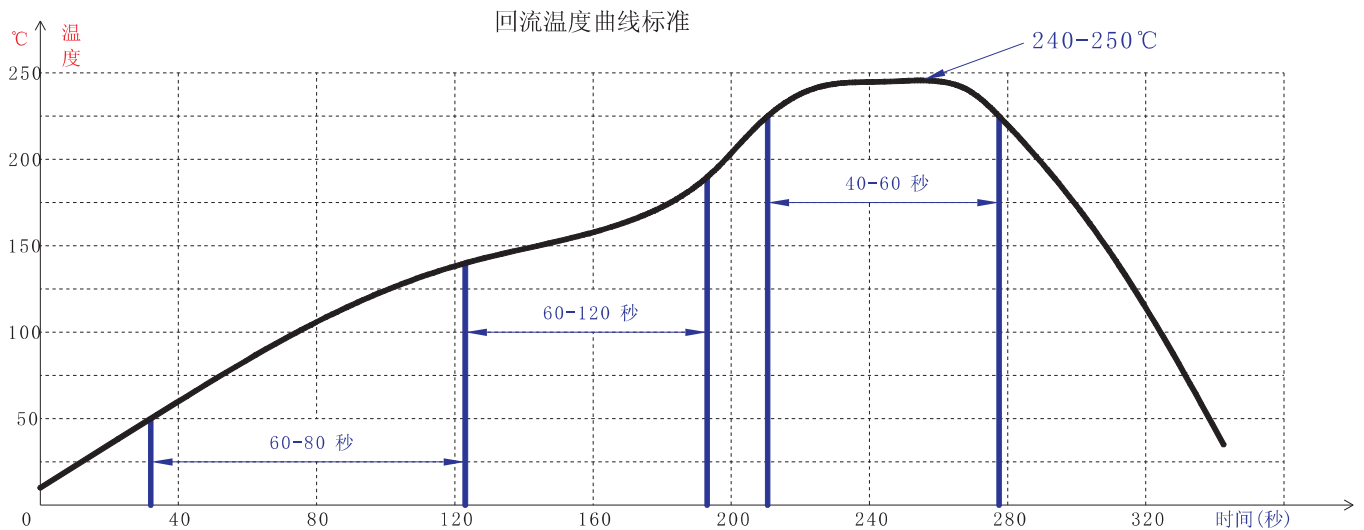

产品规格书 Product Details specification

产品名称 Title	File No.	Version	Date	Page
XB-SW-3827-45TD 倾斜开关	XB-SW-3D-147	2023-B2	2023.02.09	5/6

■ 包装 Packaging:

1. 1000PCS/袋 (PVC塑料袋, 按一般电子料存放要求存放)
2. 1500PCS/卷

管制要点

项目	温度范围(°C)	维持时间(秒)	温度斜率 (°C/秒)
预热区	50-140	60-80	< 3
恒温区	140-190	60-120	< 1
回流区	217以上	40-60	< 2
峰值温度	240-250°C		
冷却区	降温斜率 < 3°C/秒		
链速	70-85 cm/min		

地址：广东省东莞市黄江合路工业区

Add: Huangjianghe Road Industrial Zone, Dongguan City, Guangdong Province

TEL: 0769-82055138 82056828
http://www.alpsr.cn www.alpsr.com

Fax: 0769-83663452
E-mail: XB@ALPSR.CN